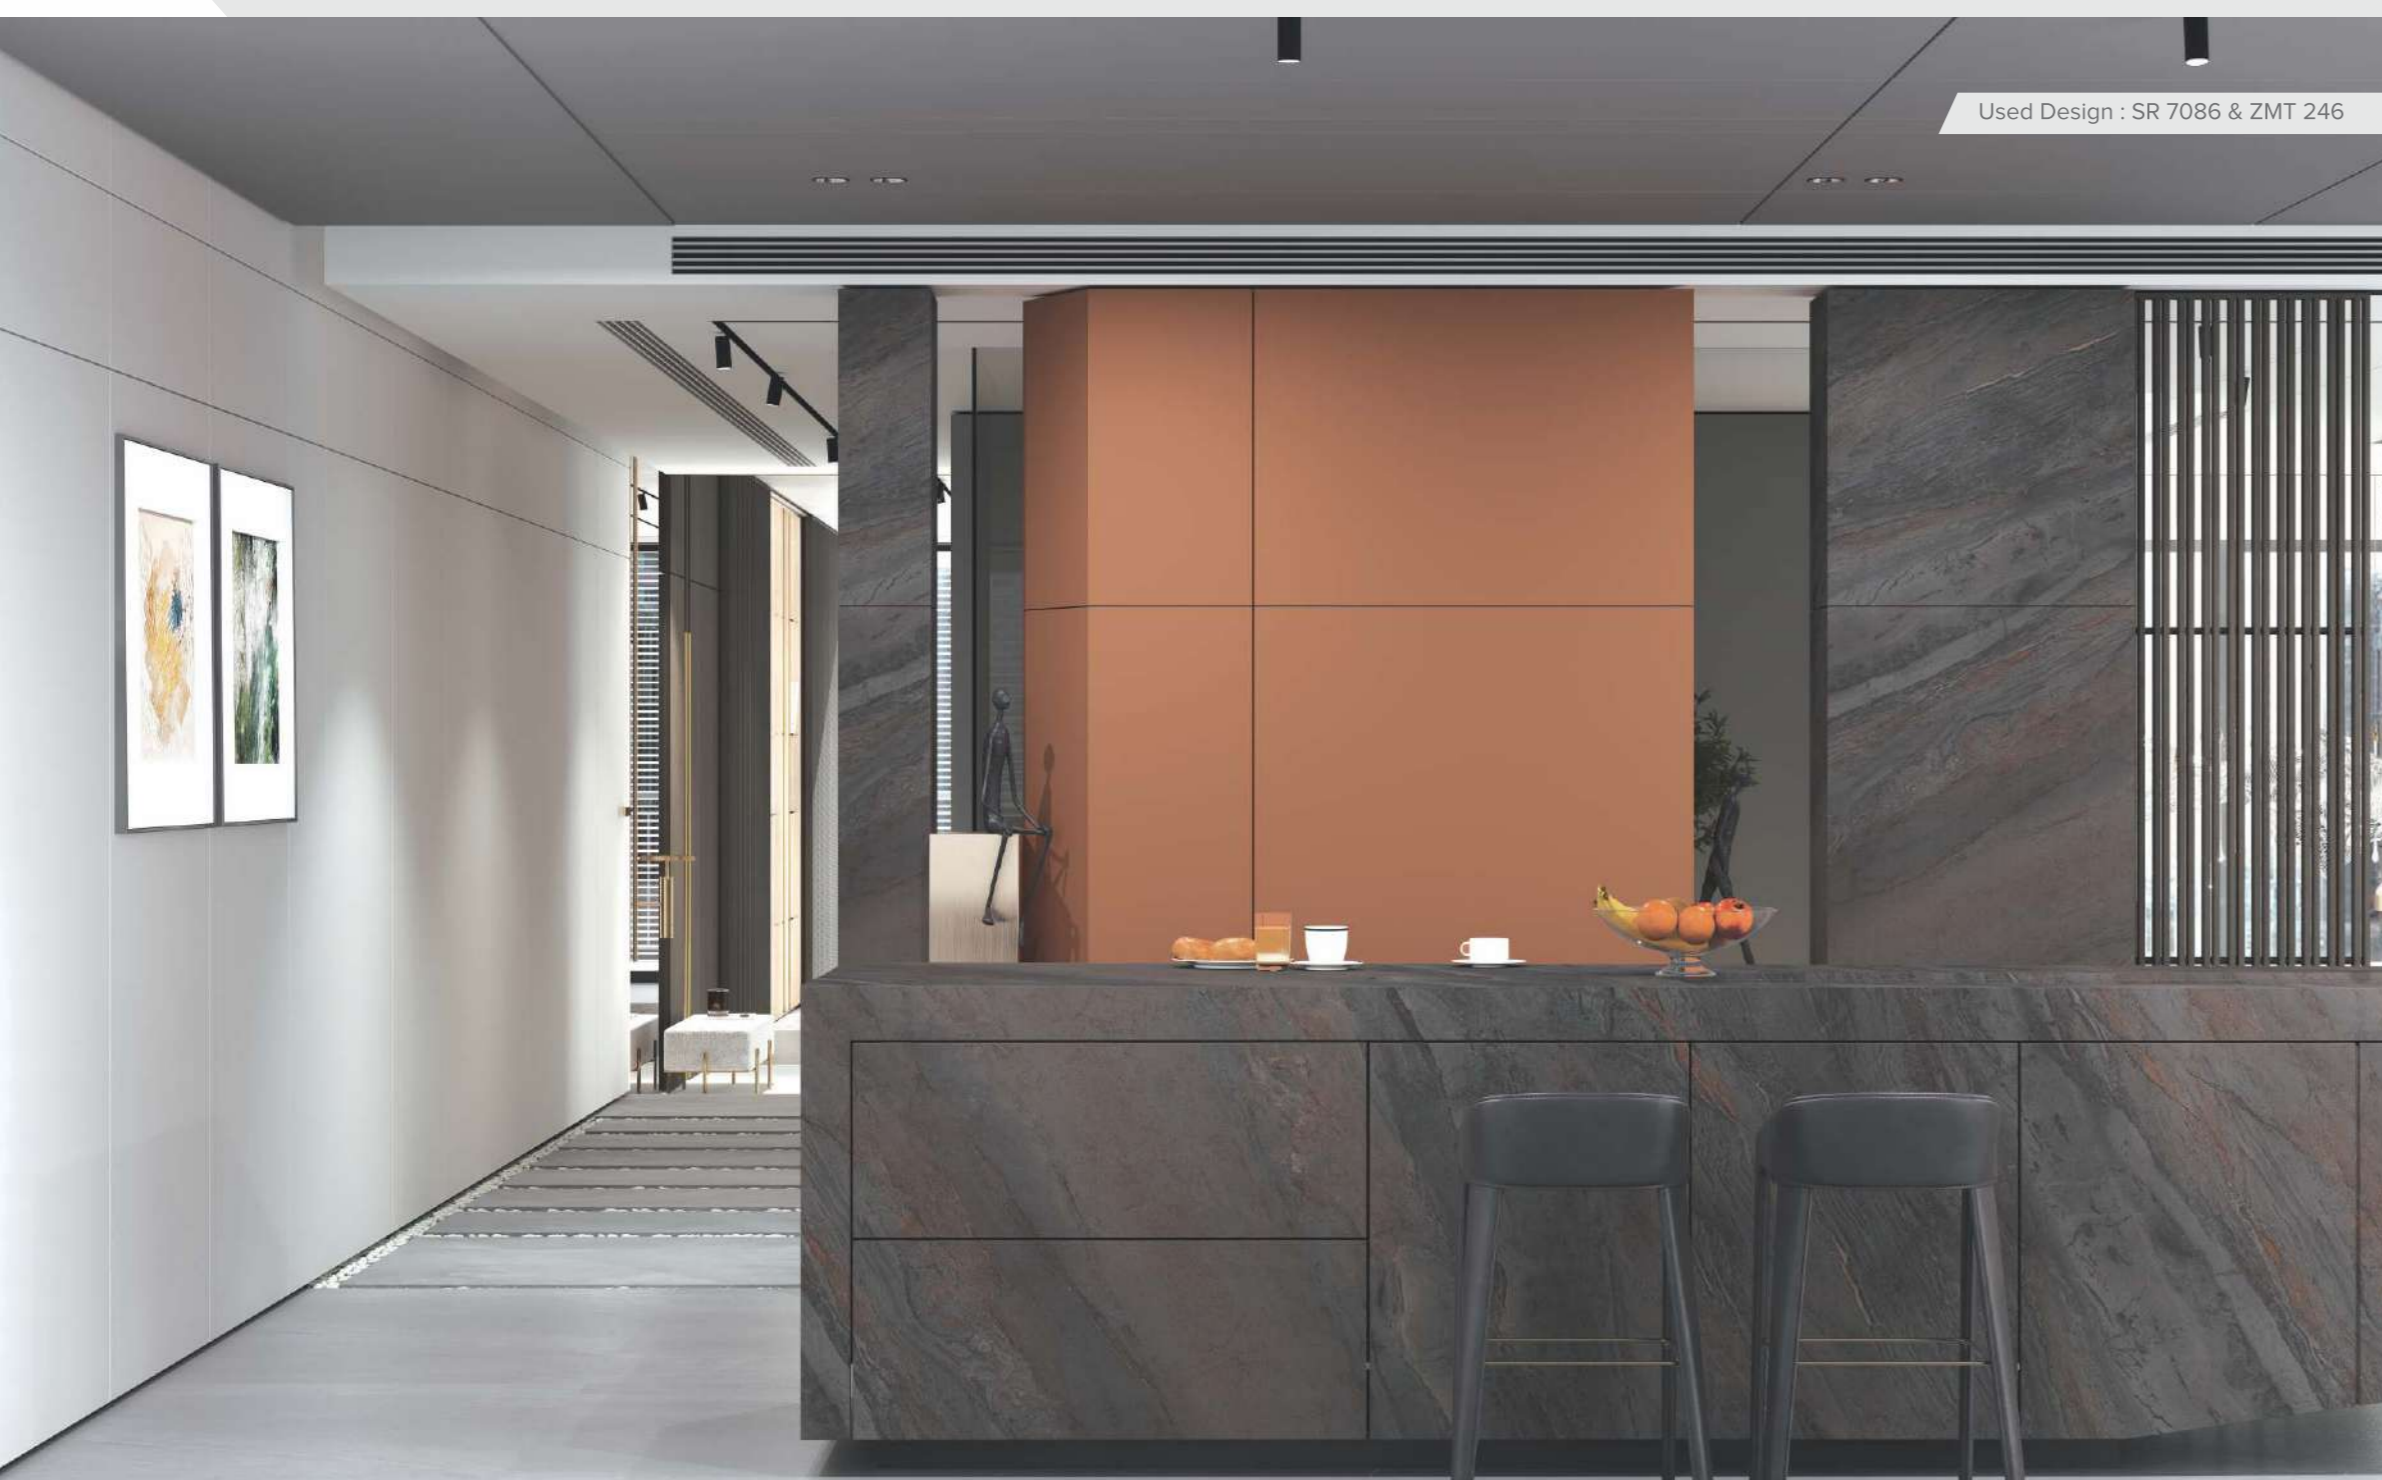

SR 7087
CLAROS BEIGE

HG 7086
ROMEO BLUE

SMT 7086
ROMEO BLUE

SR 7086
ROMEO BLUE

FAVOURITE

A luminosity
designed
to dazzle

ZMT 246
VOLCANO

PG+